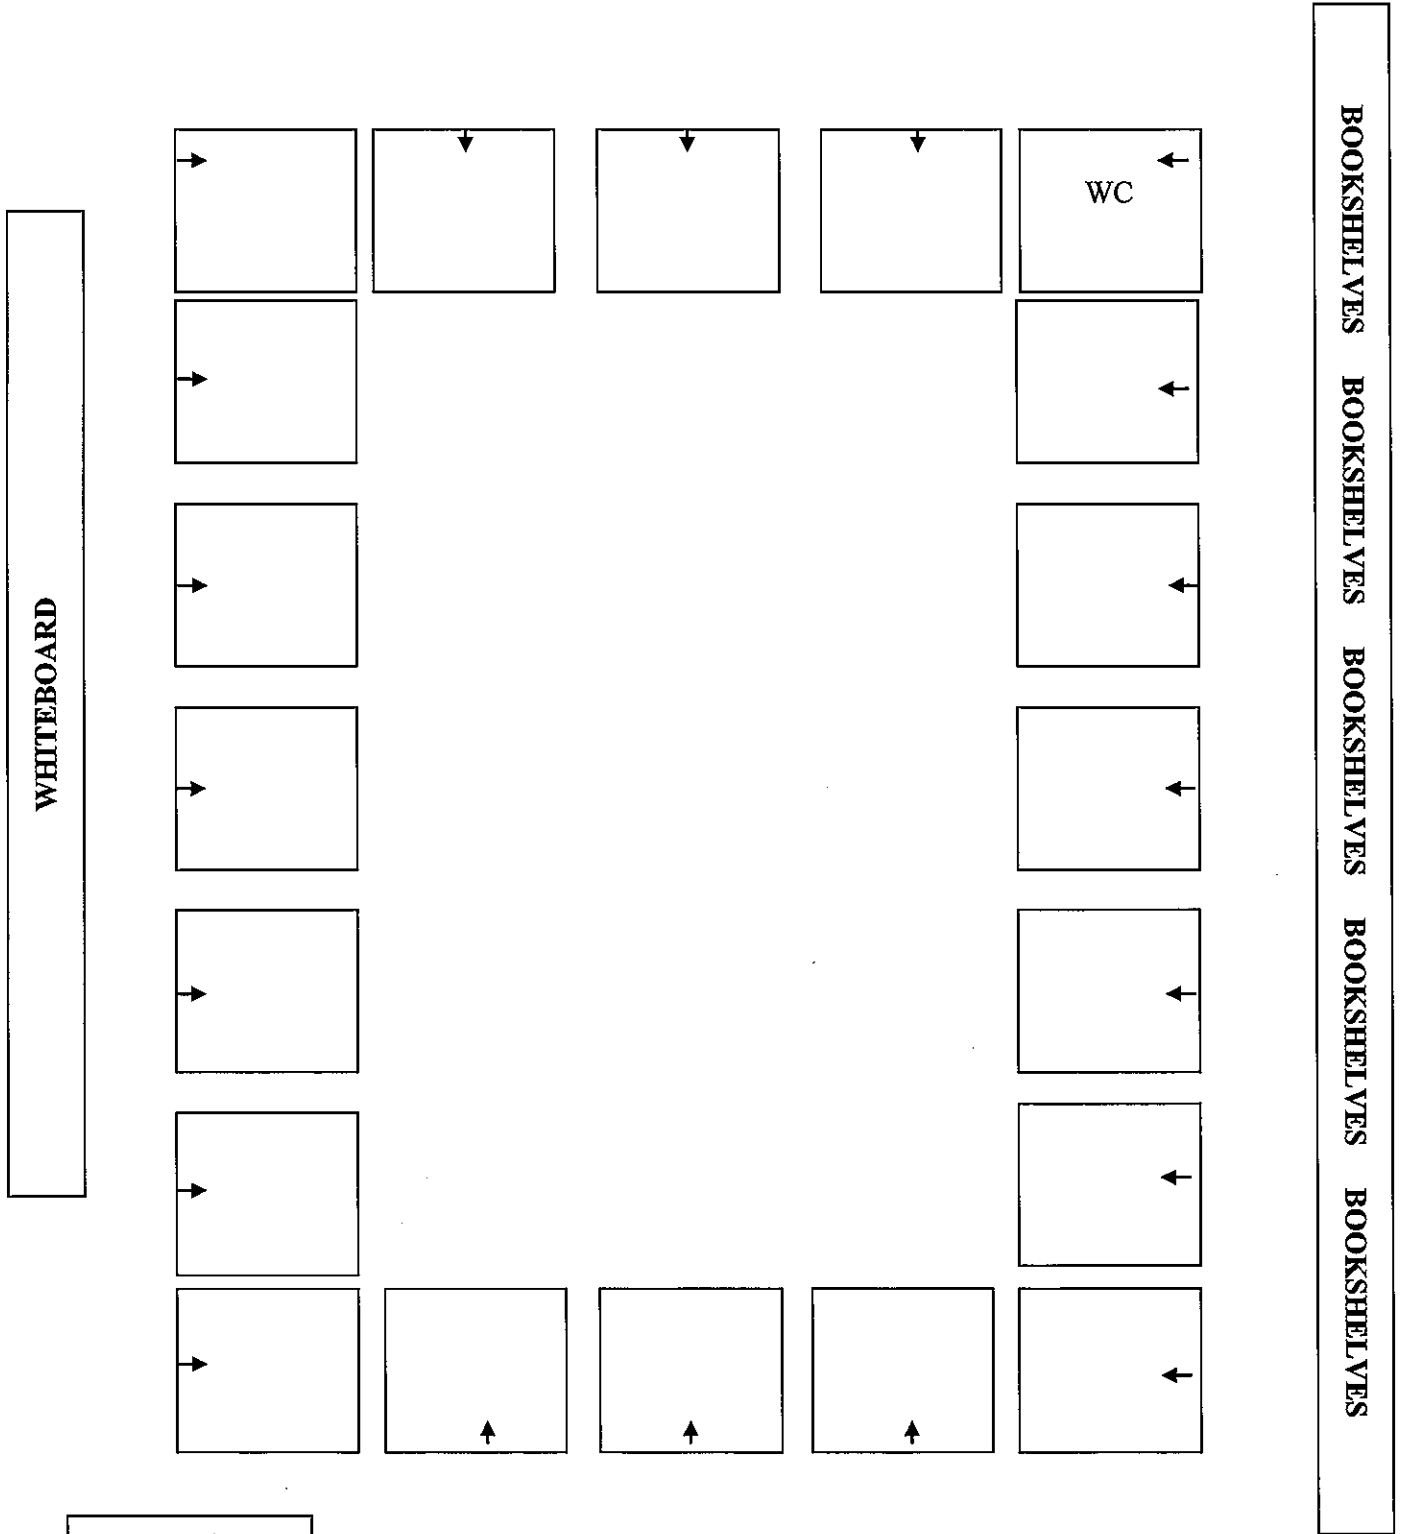

WINDOW

2100504-55 10-030

2120504-55 10-030

**Smallest
Whiteboard**

DOOR

110070

CLASSROOM 620A

GLASS PANE	GLASS PANE	GLASS PANE	GLASS PANE	DOOR
------------	------------	------------	------------	------